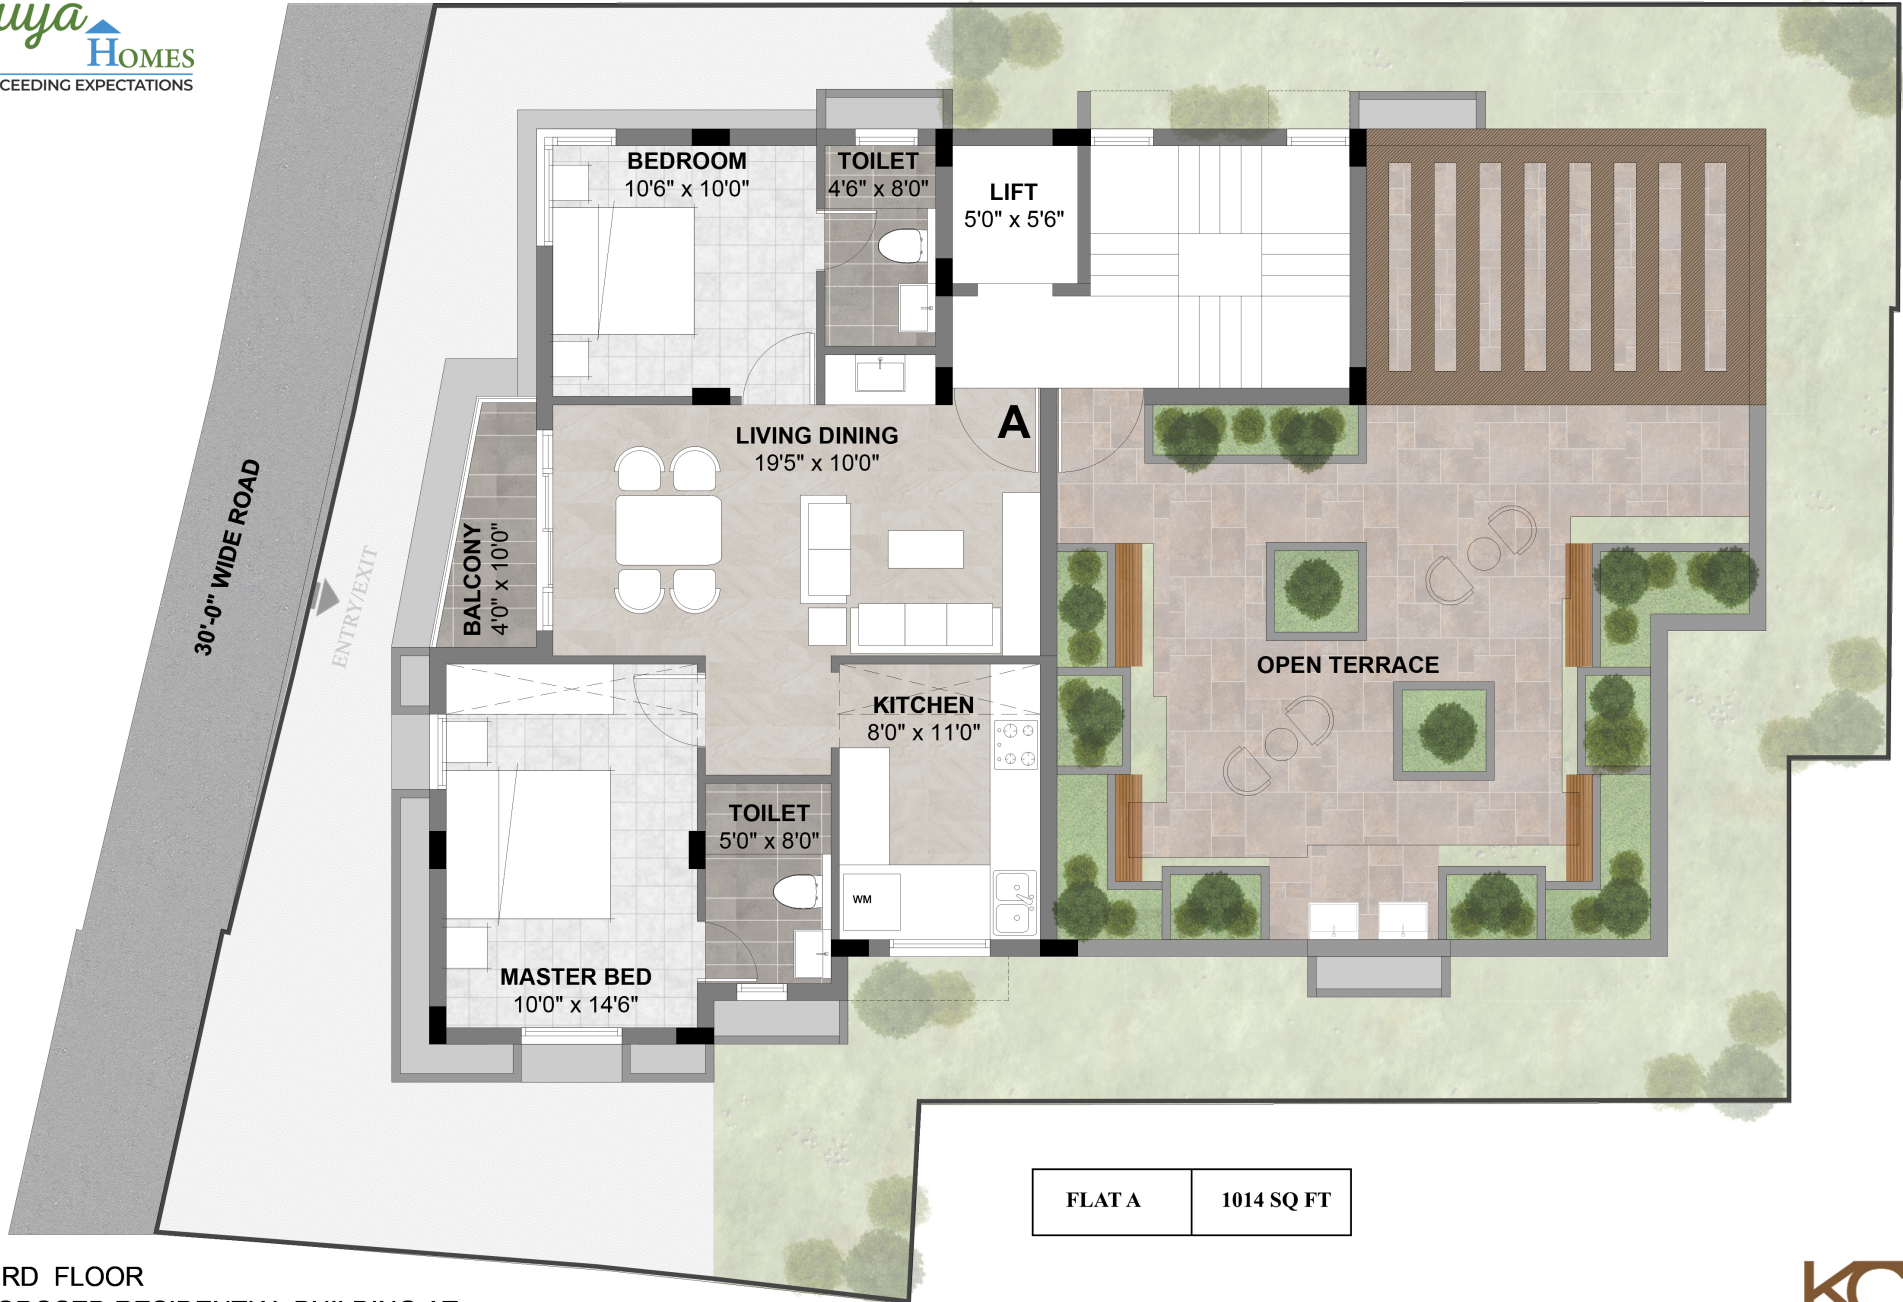

Tuya  **HOMES**
EXCEEDING EXPECTATIONS

LOCATION : MYLAI - MARIE AGAM

NO- 15/4, Leith Castle, Centre Road, Santhome, Chennai 600028.

STILT FLOOR
PROPOSED RESIDENTIAL BUILDING AT
SANTHOME, CHENNAI

FIRST FLOOR
 PROPOSED RESIDENTIAL BUILDING AT
 SANTHOME, CHENNAI

| | |
|--------|------------|
| FLAT A | 1014 SQ FT |
| FLAT B | 1014 SQ FT |

SECOND FLOOR
PROPOSED RESIDENTIAL BUILDING AT
SANTHOME, CHENNAI

| | |
|--------|------------|
| FLAT A | 1014 SQ FT |
| FLAT B | 1014 SQ FT |

| | |
|---------------|-------------------|
| FLAT A | 1014 SQ FT |
|---------------|-------------------|

THIRD FLOOR
PROPOSED RESIDENTIAL BUILDING AT
SANTHOME, CHENNAI