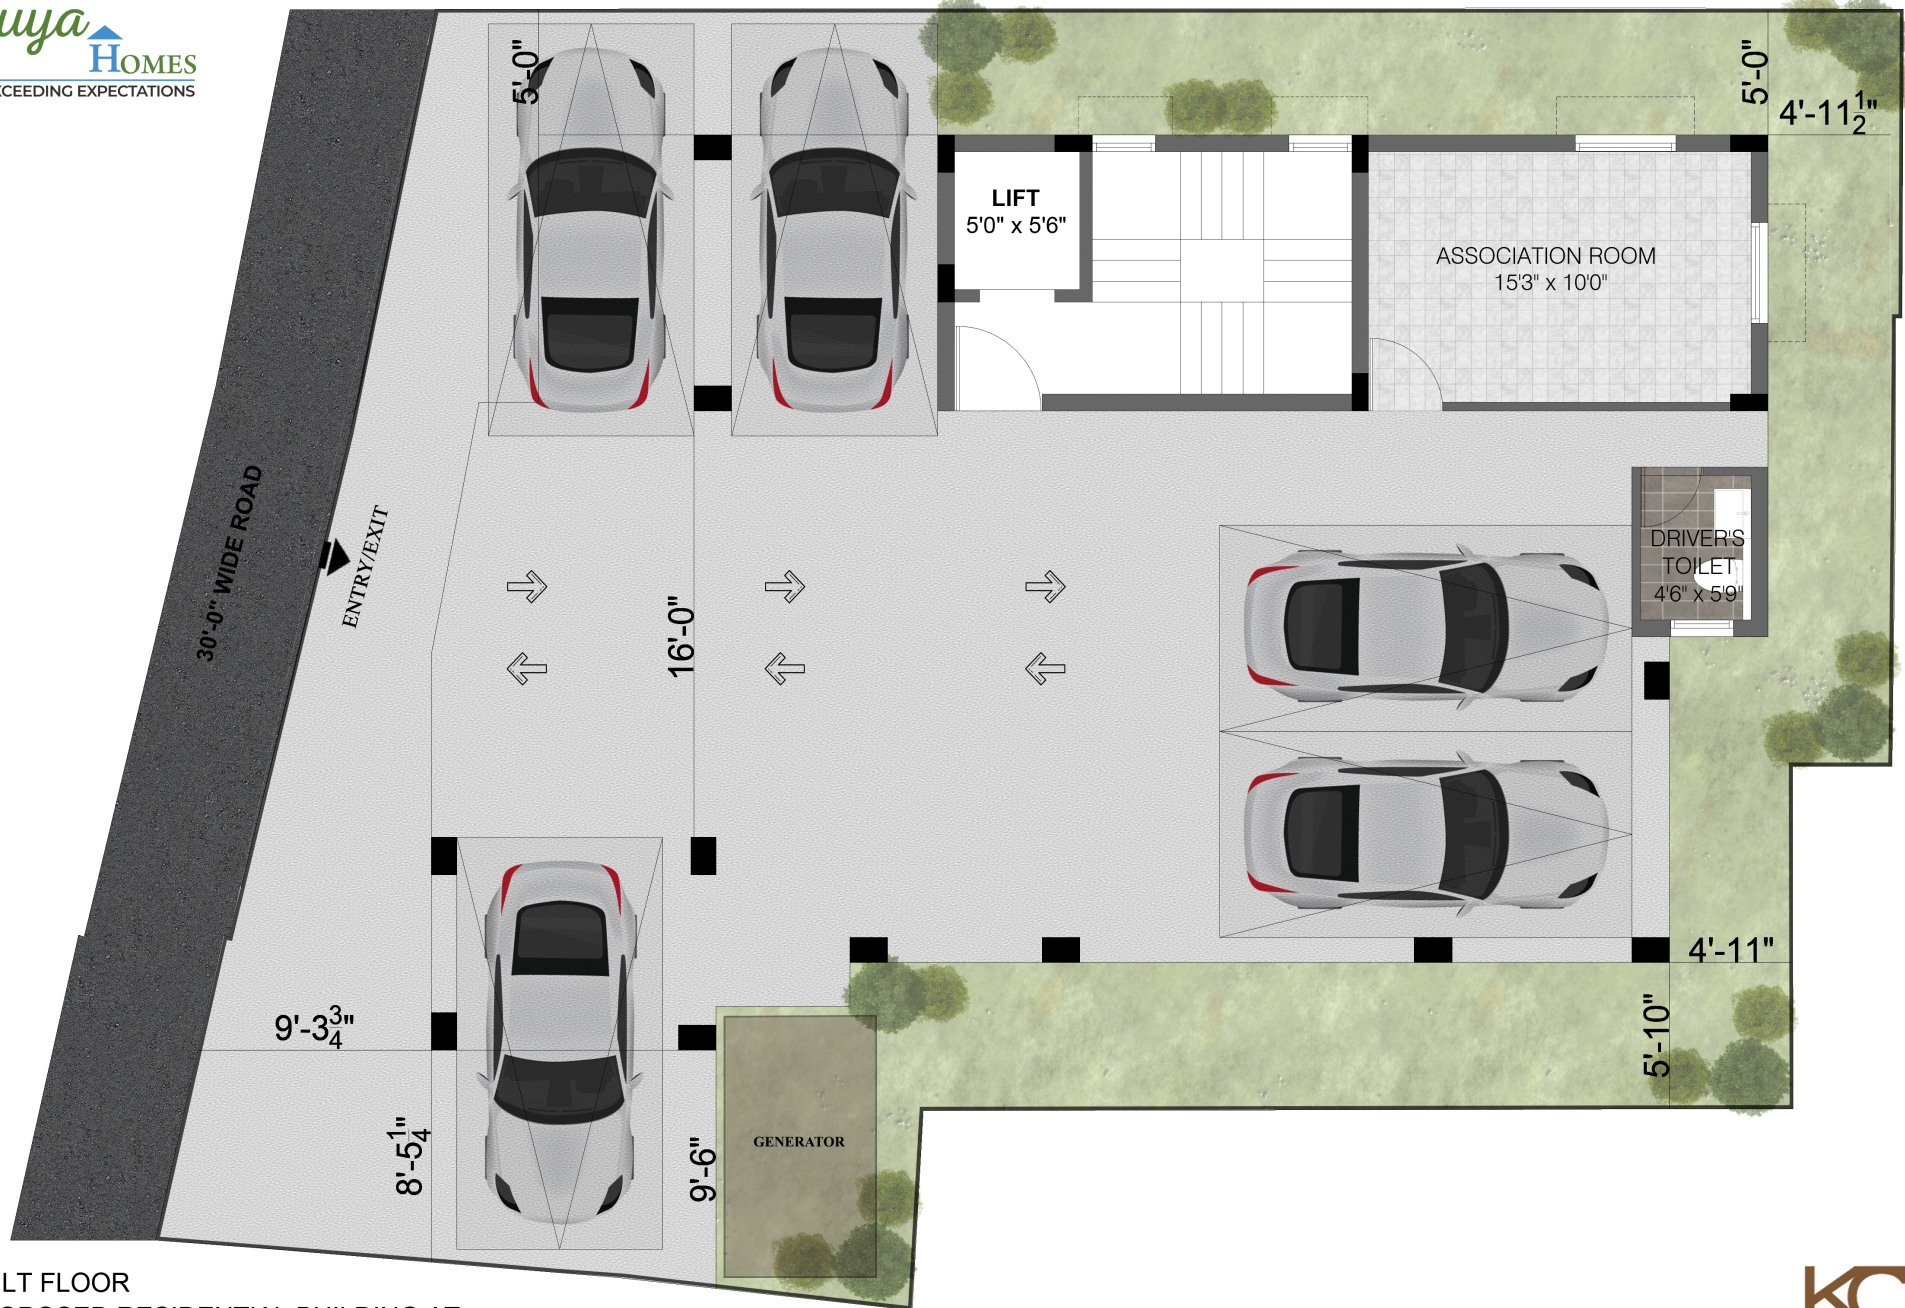

Tuya  **HOMES**
EXCEEDING EXPECTATIONS

LOCATION : MYLAI - MARIE AGAM

NO- 15/4, Leith Castle, Centre Road, Santhome, Chennai 600028.

STILT FLOOR
PROPOSED RESIDENTIAL BUILDING AT
SANTHOME, CHENNAI

FIRST FLOOR
 PROPOSED RESIDENTIAL BUILDING AT
 SANTHOME, CHENNAI

| | |
|--------|------------|
| FLAT A | 1014 SQ FT |
| FLAT B | 1014 SQ FT |

SECOND FLOOR
PROPOSED RESIDENTIAL BUILDING AT
SANTHOME, CHENNAI

| | |
|--------|------------|
| FLAT A | 1014 SQ FT |
| FLAT B | 1014 SQ FT |

| | |
|---------------|-------------------|
| FLAT A | 1014 SQ FT |
|---------------|-------------------|

THIRD FLOOR
PROPOSED RESIDENTIAL BUILDING AT
SANTHOME, CHENNAI